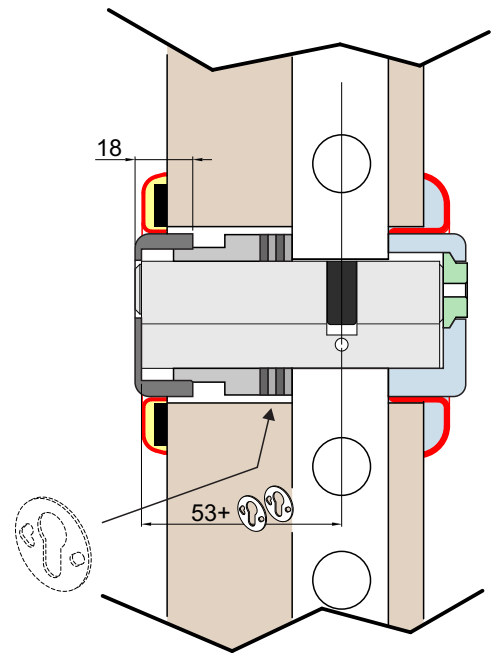

CONTRO DEF

CD2000 (x viti M6)
CD2008 (x viti M8)
CD3000 x ATRA

VIDEO

FINITURE / FINISHES

- | | |
|---|--|
| C Cromo lucido
Bright Chrome | B Bronzo
Bronze |
| T Cromo satinato
Satin Chrome | 2 PVD Ottone
PVD Brass |
| TT Ottone satinato
Satin Brass | II Inox satinato
Stainless steel |
| BS Bronzo satinato
Satin Bronze | |

CONTRO DEF

VIDEO

CD2100 (x viti M6)
CD2108 (x viti M8)
CD3100 x ATRA

FINITURE / FINISHES

- C** Cromo lucido / Bright Chrome
- T** Cromo satinato / Satin Chrome
- TT** Ottone satinato / Satin Brass
- BS** Bronzo satinato / Satin Bronze
- B** Bronzo / Bronze
- 2** PVD Ottone / PVD Brass
- II** Inox satinato / Stainless steel