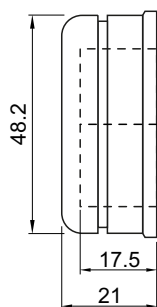

CONTRO DEF

CD2000 (x viti M6)
CD2008 (x viti M8)
CD3000 x ATRA

VIDEO

FINITURE / FINISHES

- | | |
|---|--|
| C Cromo lucido
Bright Chrome | B Bronzo
Bronze |
| T Cromo satinato
Satin Chrome | 2 PVD Ottone
PVD Brass |
| TT Ottone satinato
Satin Brass | II Inox satinato
Stainless steel |
| BS Bronzo satinato
Satin Bronze | |

CONTRO DEF

VIDEO

CD2100 (x viti M6)
CD2108 (x viti M8)
CD3100 x ATRA

FINITURE / FINISHES

- C** Cromo lucido / Bright Chrome
- T** Cromo satinato / Satin Chrome
- TT** Ottone satinato / Satin Brass
- BS** Bronzo satinato / Satin Bronze
- B** Bronzo / Bronze
- 2** PVD Ottone / PVD Brass
- II** Inox satinato / Stainless steel