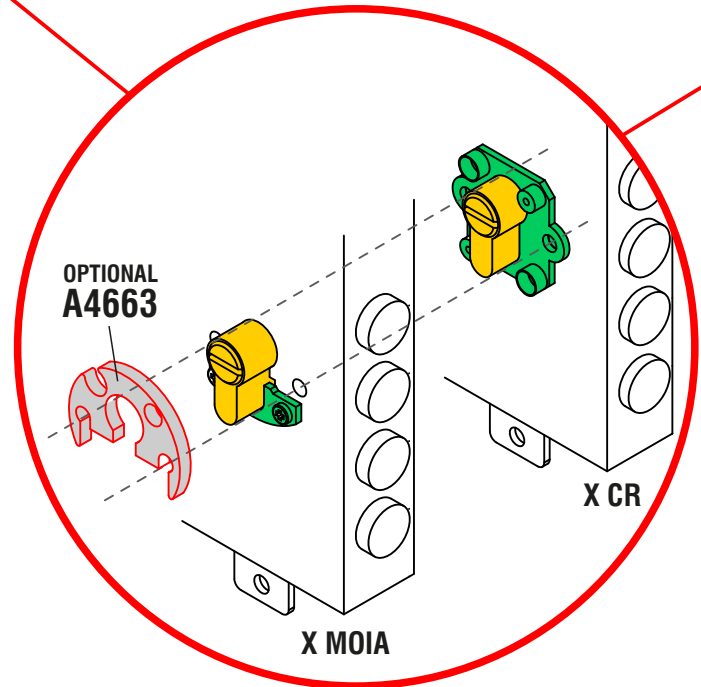

CONTRO DEF

CD2000 (x viti M6)
CD2008 (x viti M8)
CD3000 x ATRA

VIDEO

FINITURE / FINISHES

- | | |
|---|--|
| C Cromo lucido
Bright Chrome | B Bronzo
Bronze |
| T Cromo satinato
Satin Chrome | 2 PVD Ottone
PVD Brass |
| TT Ottone satinato
Satin Brass | II Inox satinato
Stainless steel |
| BS Bronzo satinato
Satin Bronze | |

CONTRO DEF

VIDEO

CD2100 (x viti M6)
CD2108 (x viti M8)
CD3100 x ATRA

FINITURE / FINISHES

- C** Cromo lucido / Bright Chrome
- T** Cromo satinato / Satin Chrome
- TT** Ottone satinato / Satin Brass
- BS** Bronzo satinato / Satin Bronze
- B** Bronzo / Bronze
- 2** PVD Ottone / PVD Brass
- II** Inox satinato / Stainless steel