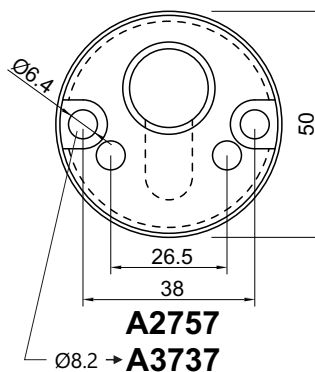

CONTRO DEF

VIDEO

CD2100 (x viti M6)
CD2108 (x viti M8)
CD3100 x ATRA

FINITURE / FINISHES

- C** Cromo lucido / Bright Chrome
- T** Cromo satinato / Satin Chrome
- TT** Ottone satinato / Satin Brass
- BS** Bronzo satinato / Satin Bronze
- B** Bronzo / Bronze
- 2** PVD Ottone / PVD Brass
- II** Inox satinato / Stainless steel