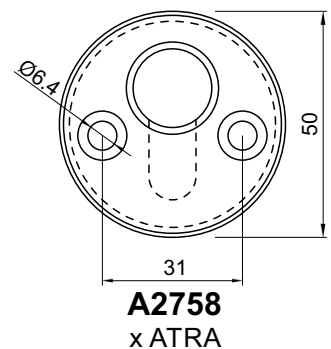

CONTRO DEF

CD2000 (x viti M6)
CD2008 (x viti M8)
CD3000 x ATRA

VIDEO

FINITURE / FINISHES

- | | |
|---|--|
| C Cromo lucido
Bright Chrome | B Bronzo
Bronze |
| T Cromo satinato
Satin Chrome | 2 PVD Ottone
PVD Brass |
| TT Ottone satinato
Satin Brass | II Inox satinato
Stainless steel |
| BS Bronzo satinato
Satin Bronze | |

CONTRO DEF

VIDEO

CD2100 (x viti M6)
CD2108 (x viti M8)
CD3100 x ATRA

FINITURE / FINISHES

- C** Cromo lucido / Bright Chrome
- T** Cromo satinato / Satin Chrome
- TT** Ottone satinato / Satin Brass
- BS** Bronzo satinato / Satin Bronze
- B** Bronzo / Bronze
- 2** PVD Ottone / PVD Brass
- II** Inox satinato / Stainless steel