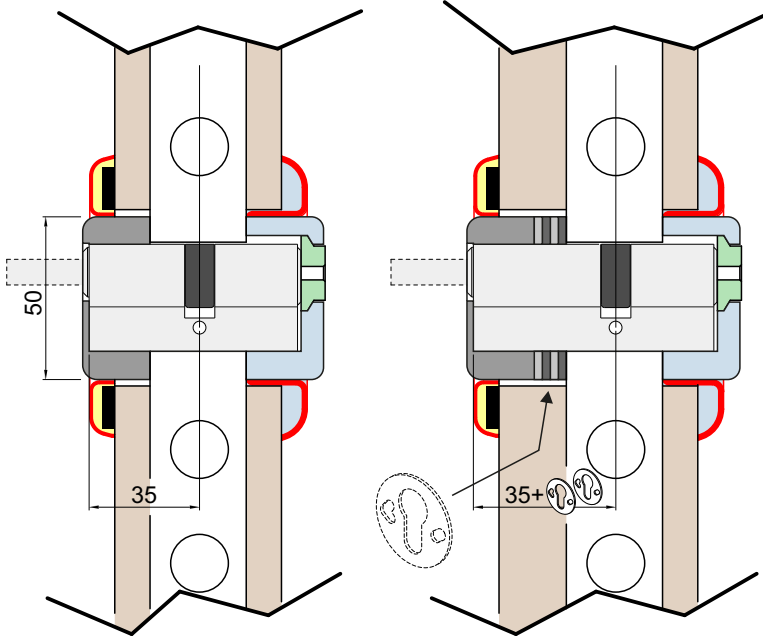

CONTRO DEF

CD2000 (x viti M6)
CD2008 (x viti M8)
CD3000 x ATRA

VIDEO

FINITURE / FINISHES

C Cromo lucido Bright Chrome	B Bronzo Bronze
T Cromo satinato Satin Chrome	2 PVD Ottone PVD Brass
TT Ottone satinato Satin Brass	II Inox satinato Stainless steel
BS Bronzo satinato Satin Bronze