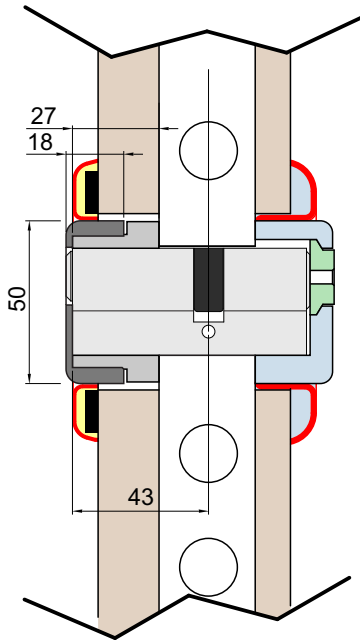

CONTRO DEF

CD2000 (x viti M6)
CD2008 (x viti M8)
CD3000 x ATRA

VIDEO

FINITURE / FINISHES

- | | |
|---|--|
| C Cromo lucido
Bright Chrome | B Bronzo
Bronze |
| T Cromo satinato
Satin Chrome | 2 PVD Ottone
PVD Brass |
| TT Ottone satinato
Satin Brass | II Inox satinato
Stainless steel |
| BS Bronzo satinato
Satin Bronze | |

CONTRO DEF

VIDEO

CD2100 (x viti M6)
CD2108 (x viti M8)
CD3100 x ATRA

FINITURE / FINISHES

- C** Cromo lucido / Bright Chrome
- T** Cromo satinato / Satin Chrome
- TT** Ottone satinato / Satin Brass
- BS** Bronzo satinato / Satin Bronze
- B** Bronzo / Bronze
- 2** PVD Ottone / PVD Brass
- II** Inox satinato / Stainless steel