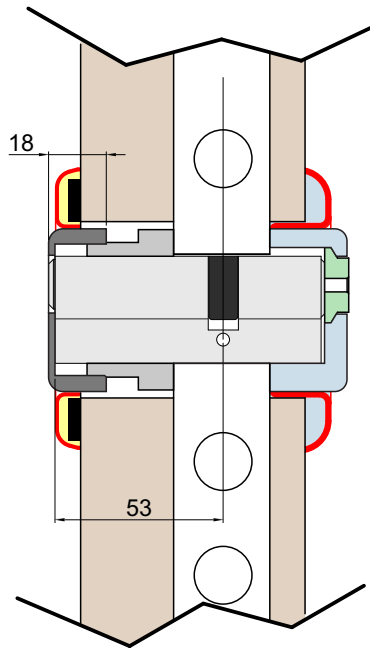

CONTRO DEF

CD2000 (x viti M6)
CD2008 (x viti M8)
CD3000 x ATRA

VIDEO

FINITURE / FINISHES

- | | |
|---|--|
| C Cromo lucido
Bright Chrome | B Bronzo
Bronze |
| T Cromo satinato
Satin Chrome | 2 PVD Ottone
PVD Brass |
| TT Ottone satinato
Satin Brass | II Inox satinato
Stainless steel |
| BS Bronzo satinato
Satin Bronze | |

CONTRO DEF

VIDEO

CD2100 (x viti M6)
CD2108 (x viti M8)
CD3100 x ATRA

FINITURE / FINISHES

- C** Cromo lucido / Bright Chrome
- T** Cromo satinato / Satin Chrome
- TT** Ottone satinato / Satin Brass
- BS** Bronzo satinato / Satin Bronze
- B** Bronzo / Bronze
- 2** PVD Ottone / PVD Brass
- II** Inox satinato / Stainless steel